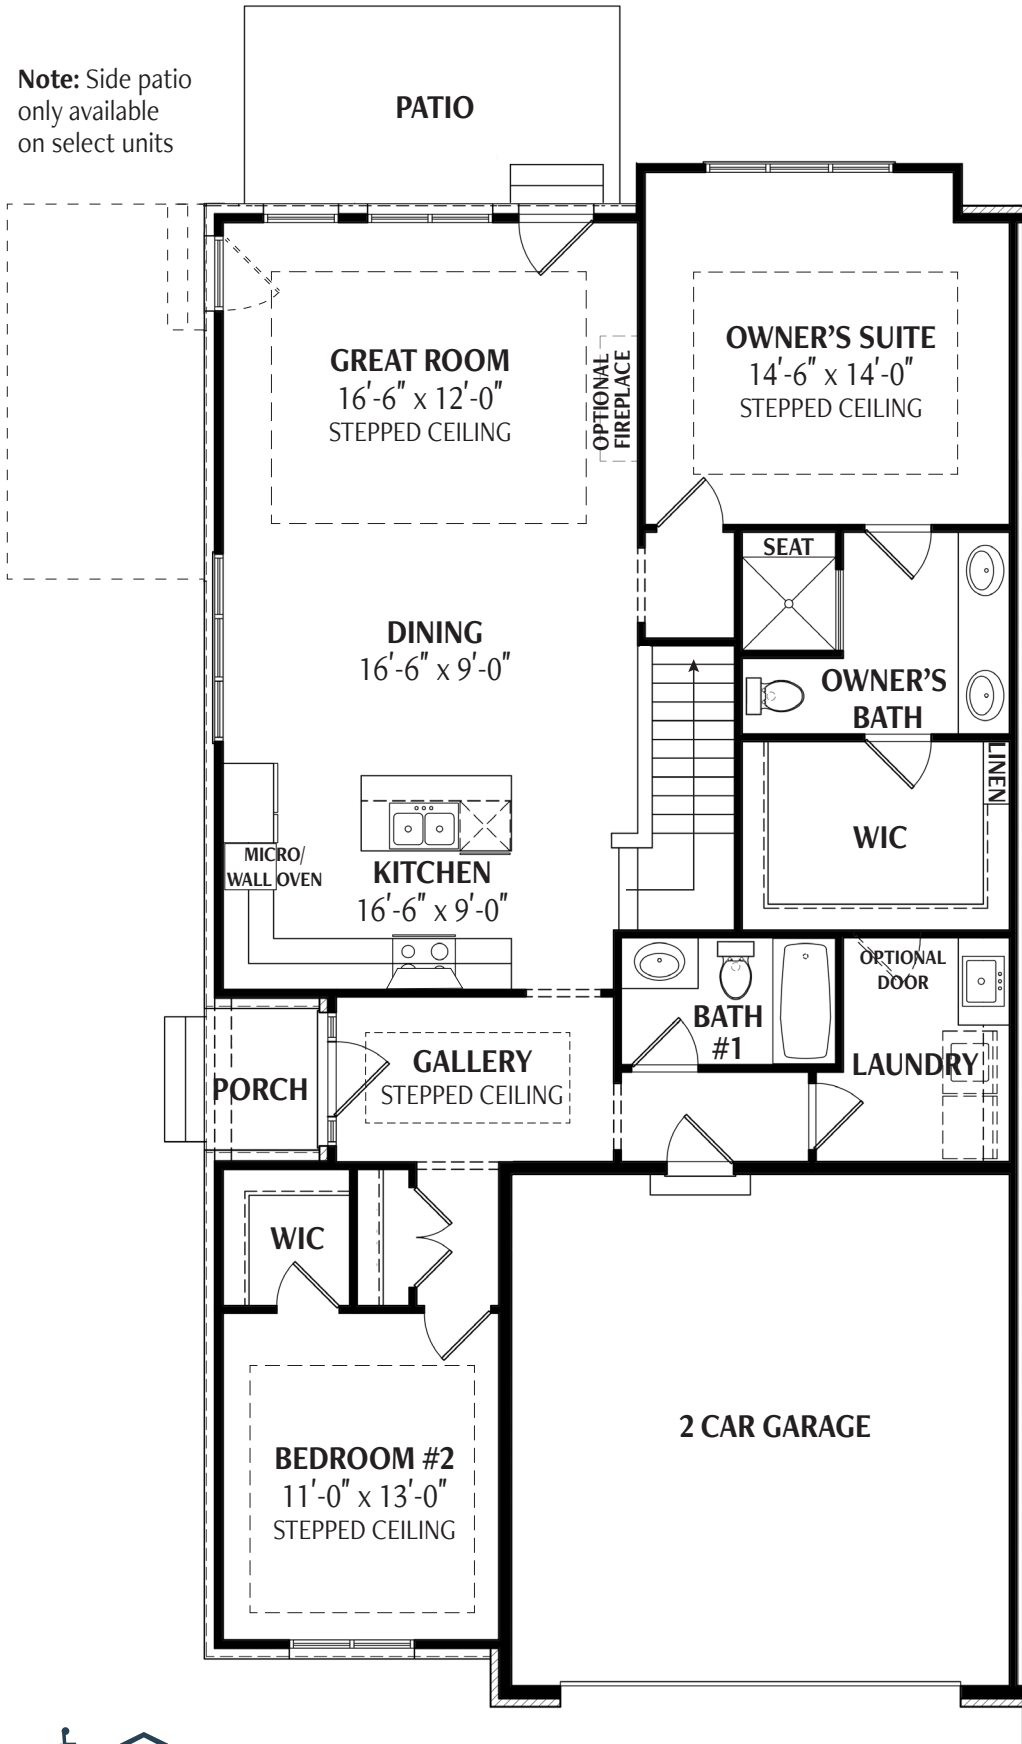

GRAMERCY RIDGE

Note: Side patio
only available
on select units

Floorplan A Ranch

1,491 Square Feet

2 Full Bathrooms

2 Bedrooms

Patio

2 Car Attached Garage