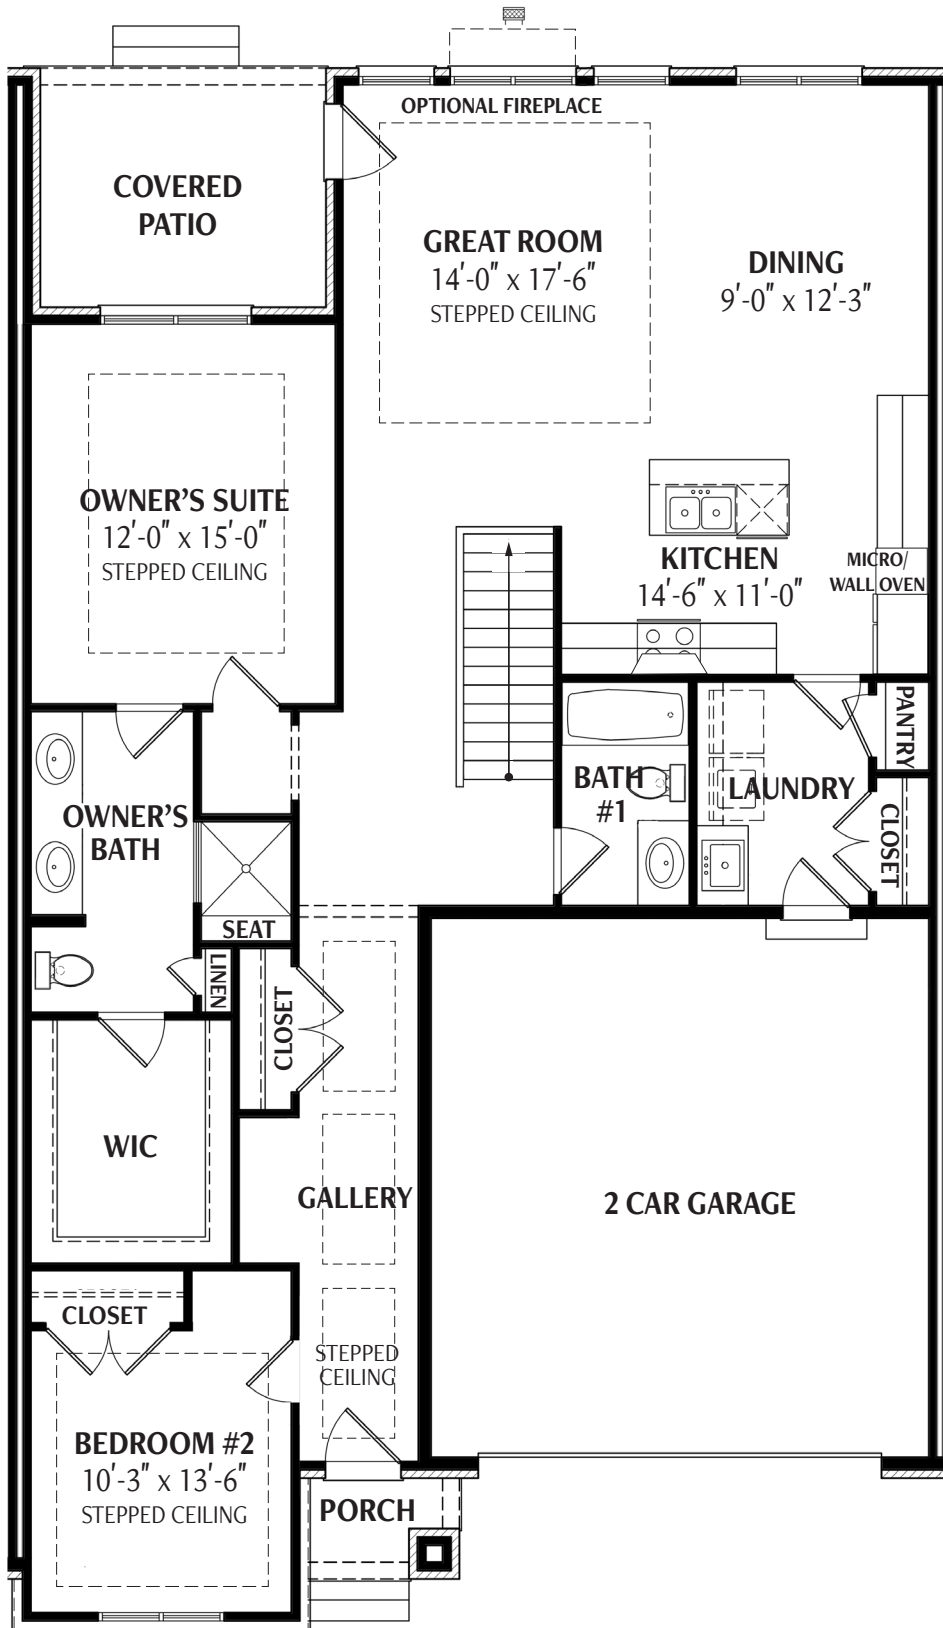

GRAMERCY RIDGE

Floorplan B Ranch

1,549 Square Feet

2 Full Bathrooms
2 Bedrooms

Covered Patio
2 Car Attached Garage

Hunter Pasteur
HOMES

T 248.305.7100

www.LiveGramercyRidge.com